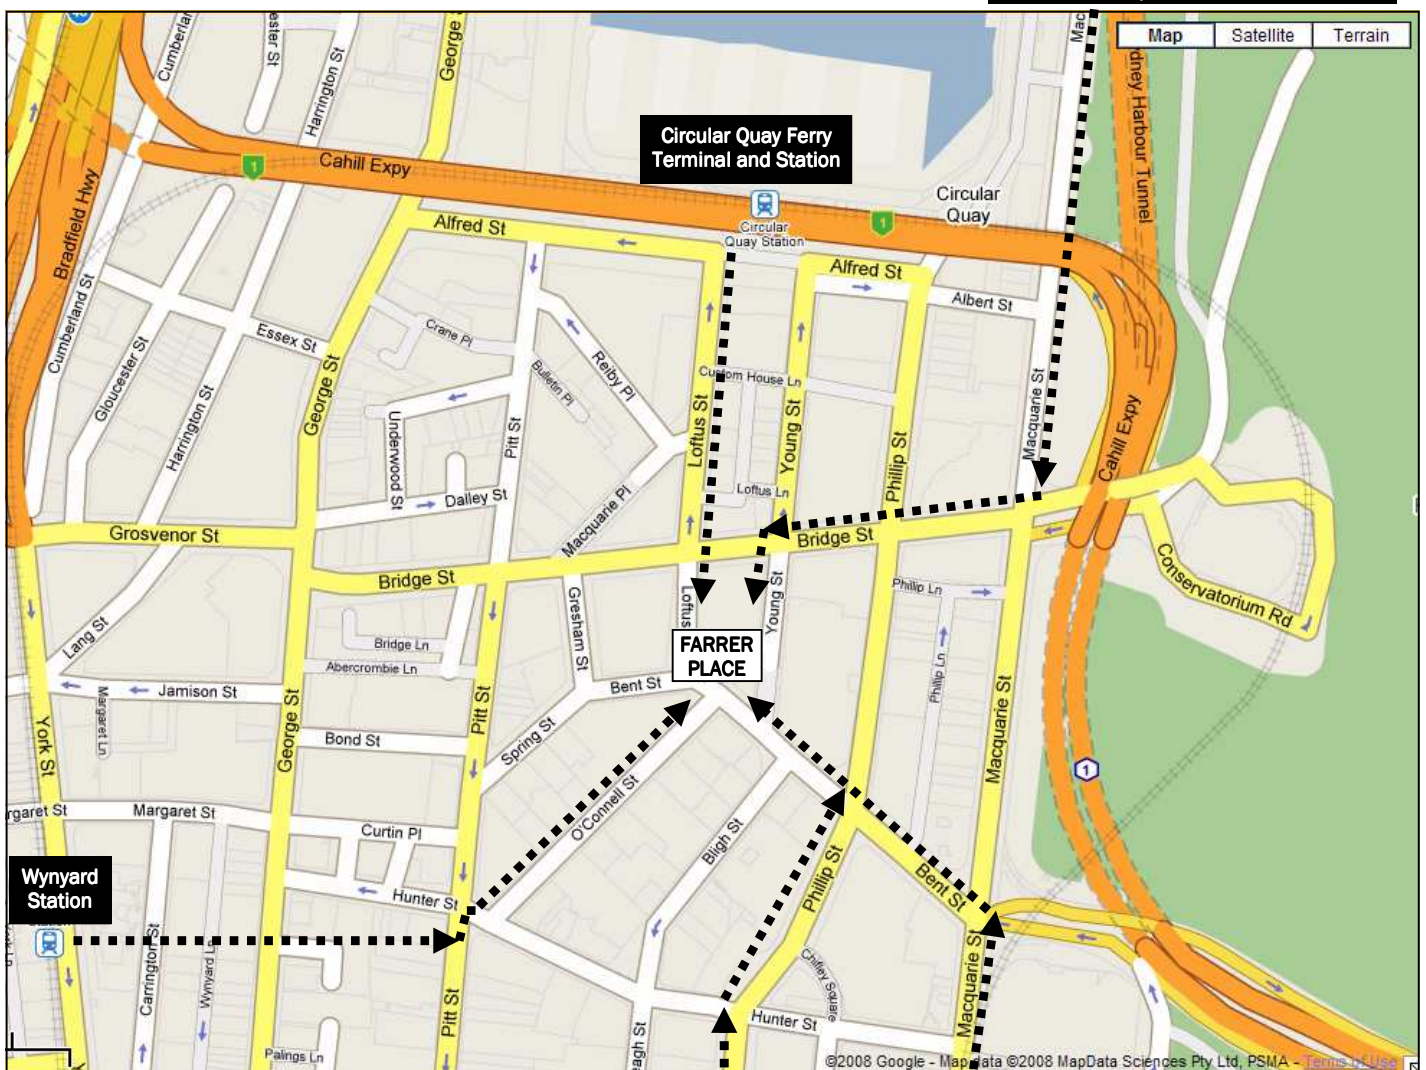

# MAY 22 RALLY

11am

Farrer Place, Sydney

(adjacent to the DET Head Office)

## Getting there . . .

- ♦ Train — The closest train stations to the rally are **CIRCULAR QUAY**, **MARTIN PLACE** and **WYNYARD**.
- ♦ Ferry — Circular Quay Ferry Terminal.
- ♦ Parking — **DOMAIN CAR PARK**. \$12/2 hours.  
— **OPERA HOUSE**. Earlybird fee (\$16) before 10am. [www.wilsonparking.com.au](http://www.wilsonparking.com.au)
- ♦ Bus — **SYDNEY BUSES** [www.sydneybuses.info](http://www.sydneybuses.info)

From the Opera House Car Park

From Martin Place Station

From the Domain Car Park